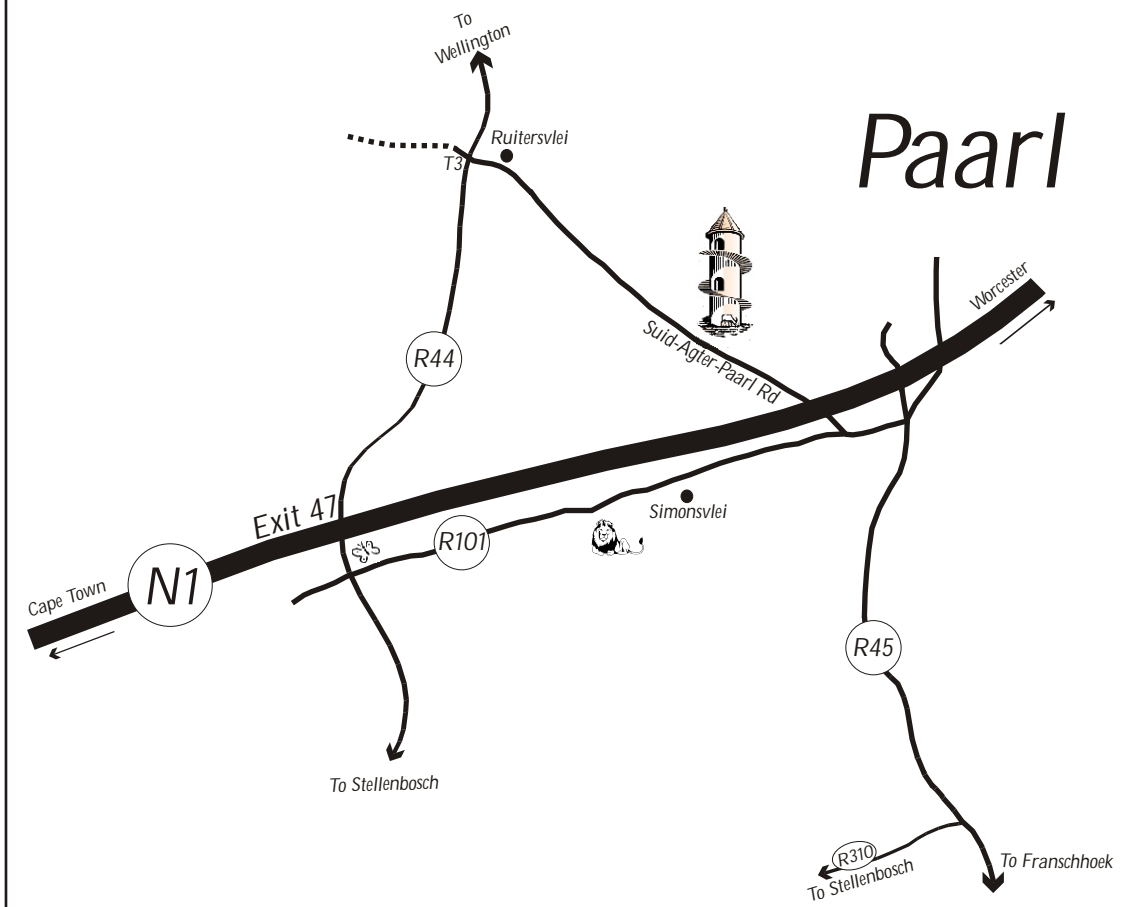

# FAIRVIEW

Tel: +2721 863 2450 • Fax: +2721 863 2591 • Goatshed: +2721 863 3609 • [info@fairview.co.za](mailto:info@fairview.co.za)

Take the N1 to Paarl. Exit 47. Turn right, towards Klapmuts/Stellenbosch. At the 4-way stop turn left onto the R101. Pass Simonsvlei on your right, and shortly after that turn left into Suid-Agter-Paarl road. Fairview is on your right, about 3km along.

Tasting rooms & Goatshed Eatery open 7 days a week.

[www.fairview.co.za](http://www.fairview.co.za)